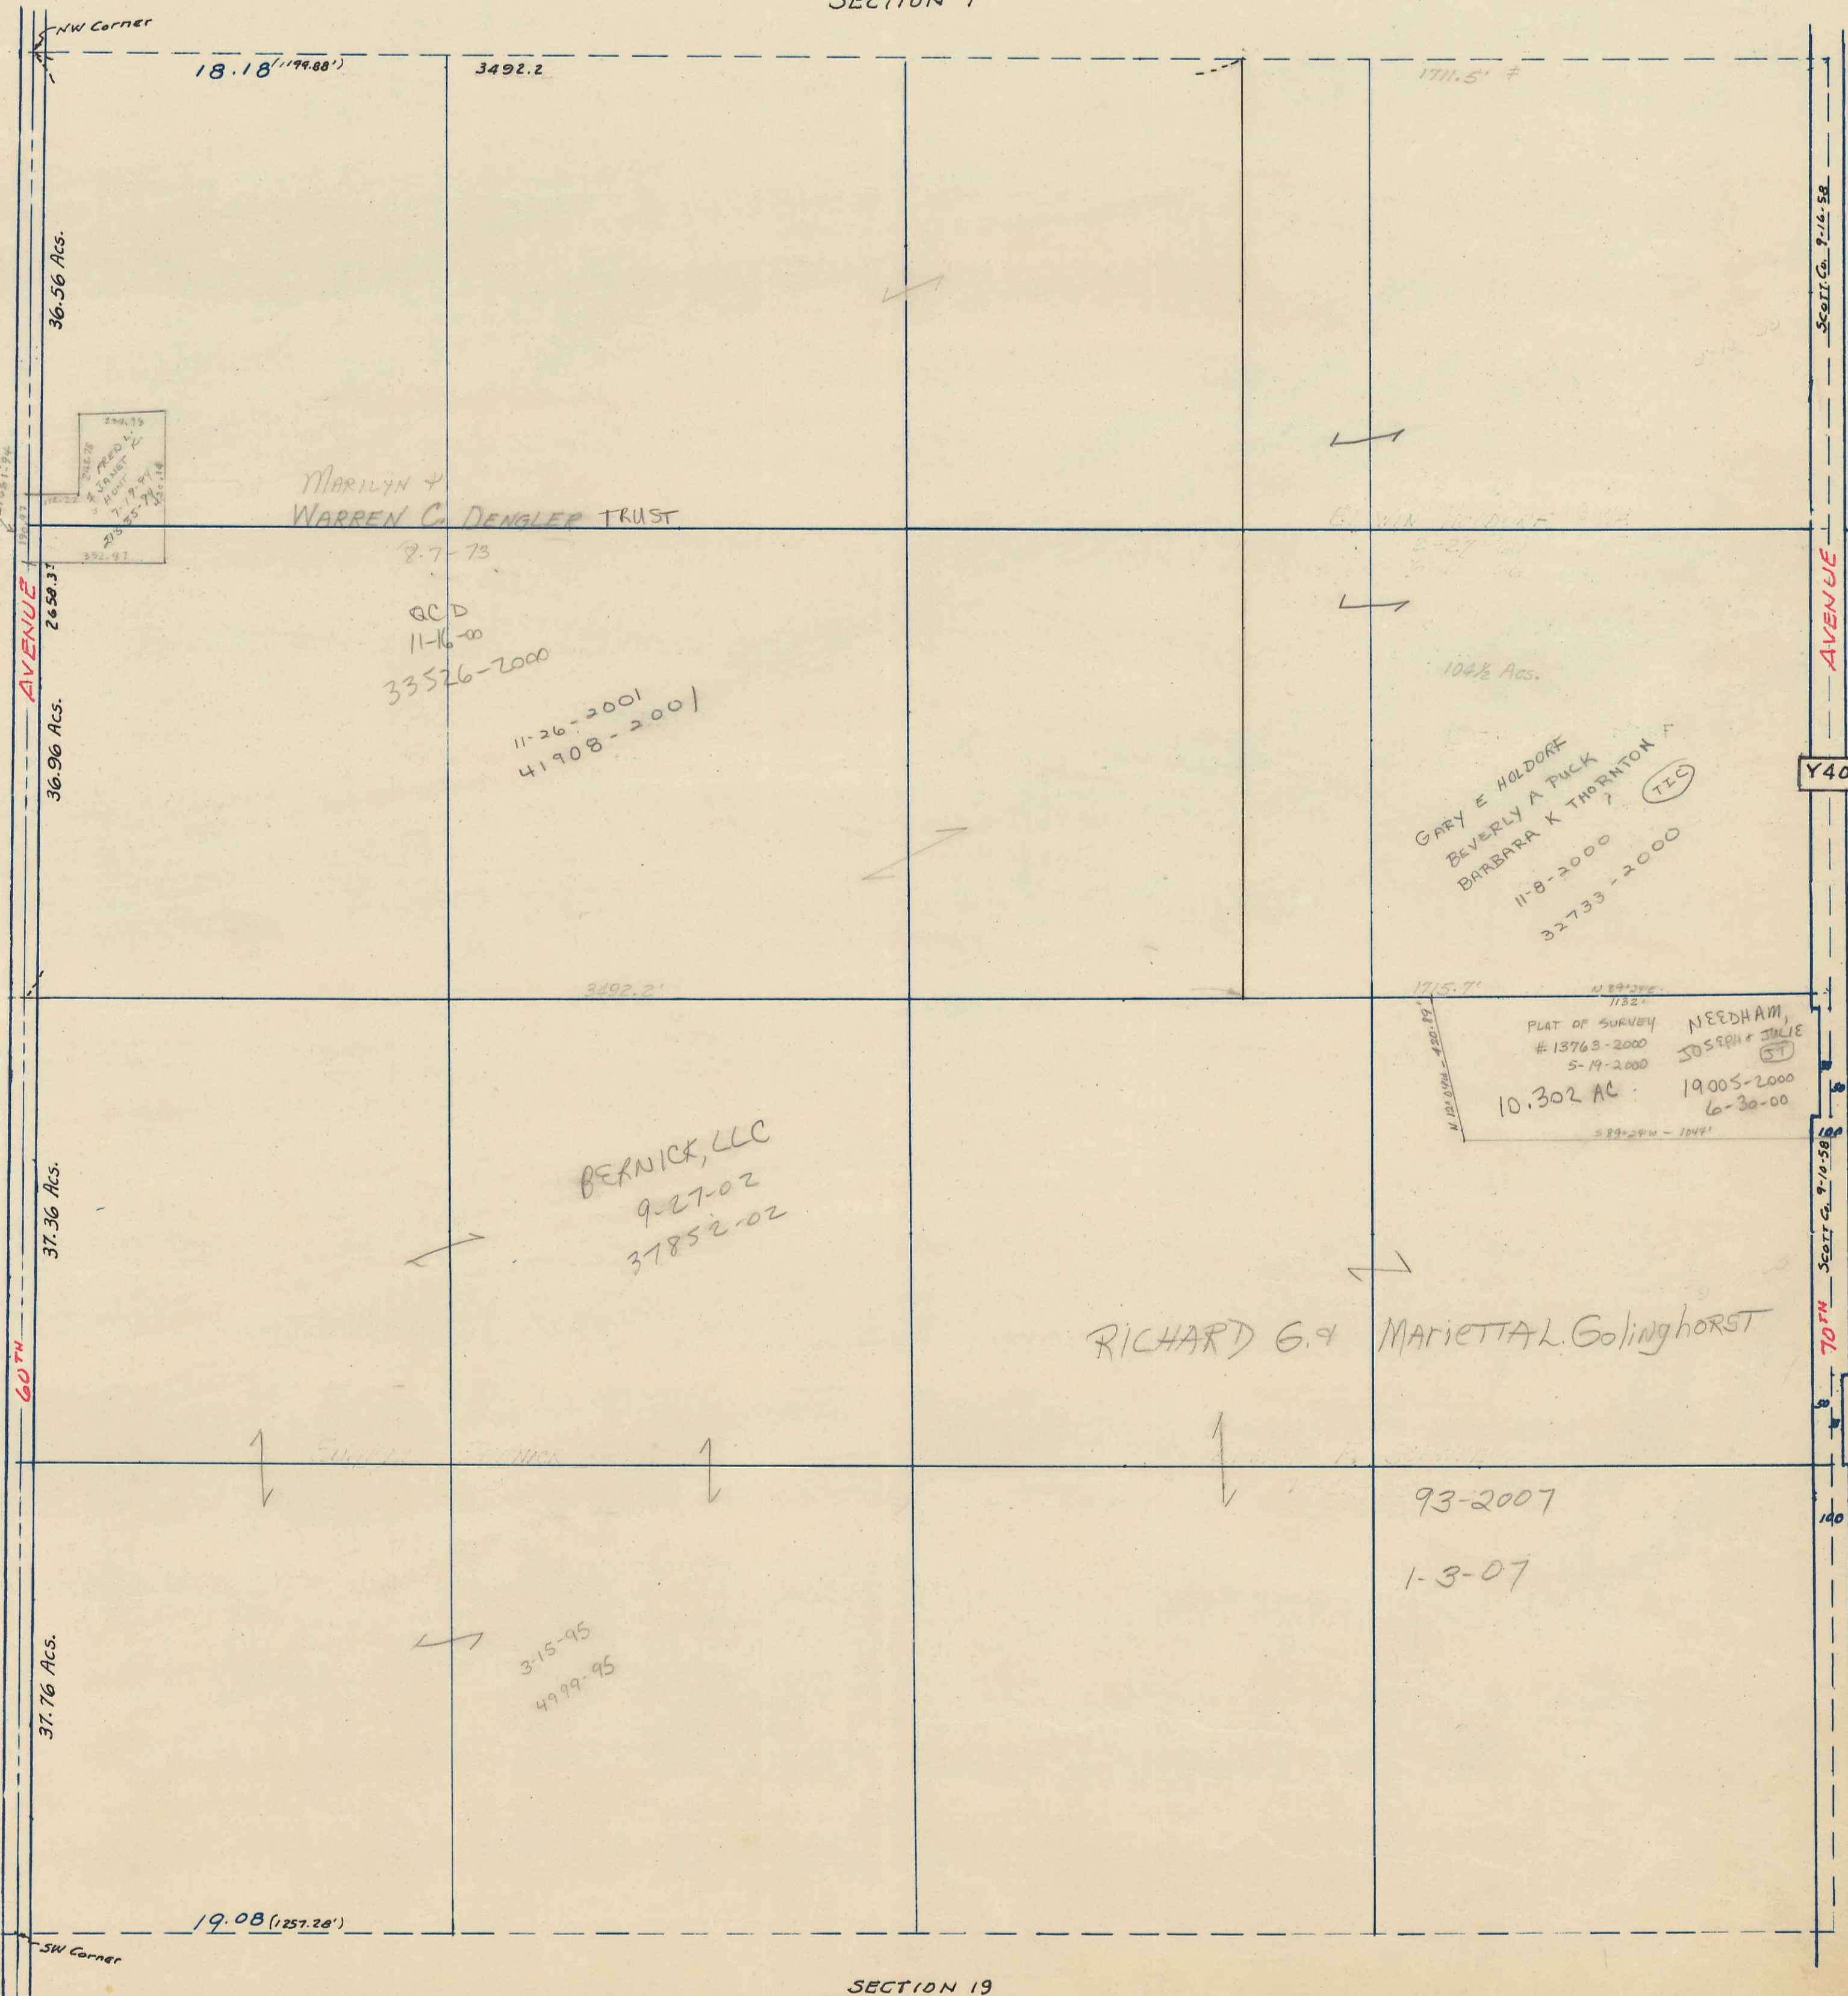

SECTION 18

Township 78-North; Range 2

EAST OF THE FIFTH PRINCIPAL MERIDIAN

SCOTT COUNTY, IOWA

BLUE GRASS TOWNSHIP

SCALE IN CHAINS

SCALE IN FEET

Transfer Page 49

NORTH SECTION 7

MUSCATINE COUNTY

SECTION 17

SECTION 19 SOUTH